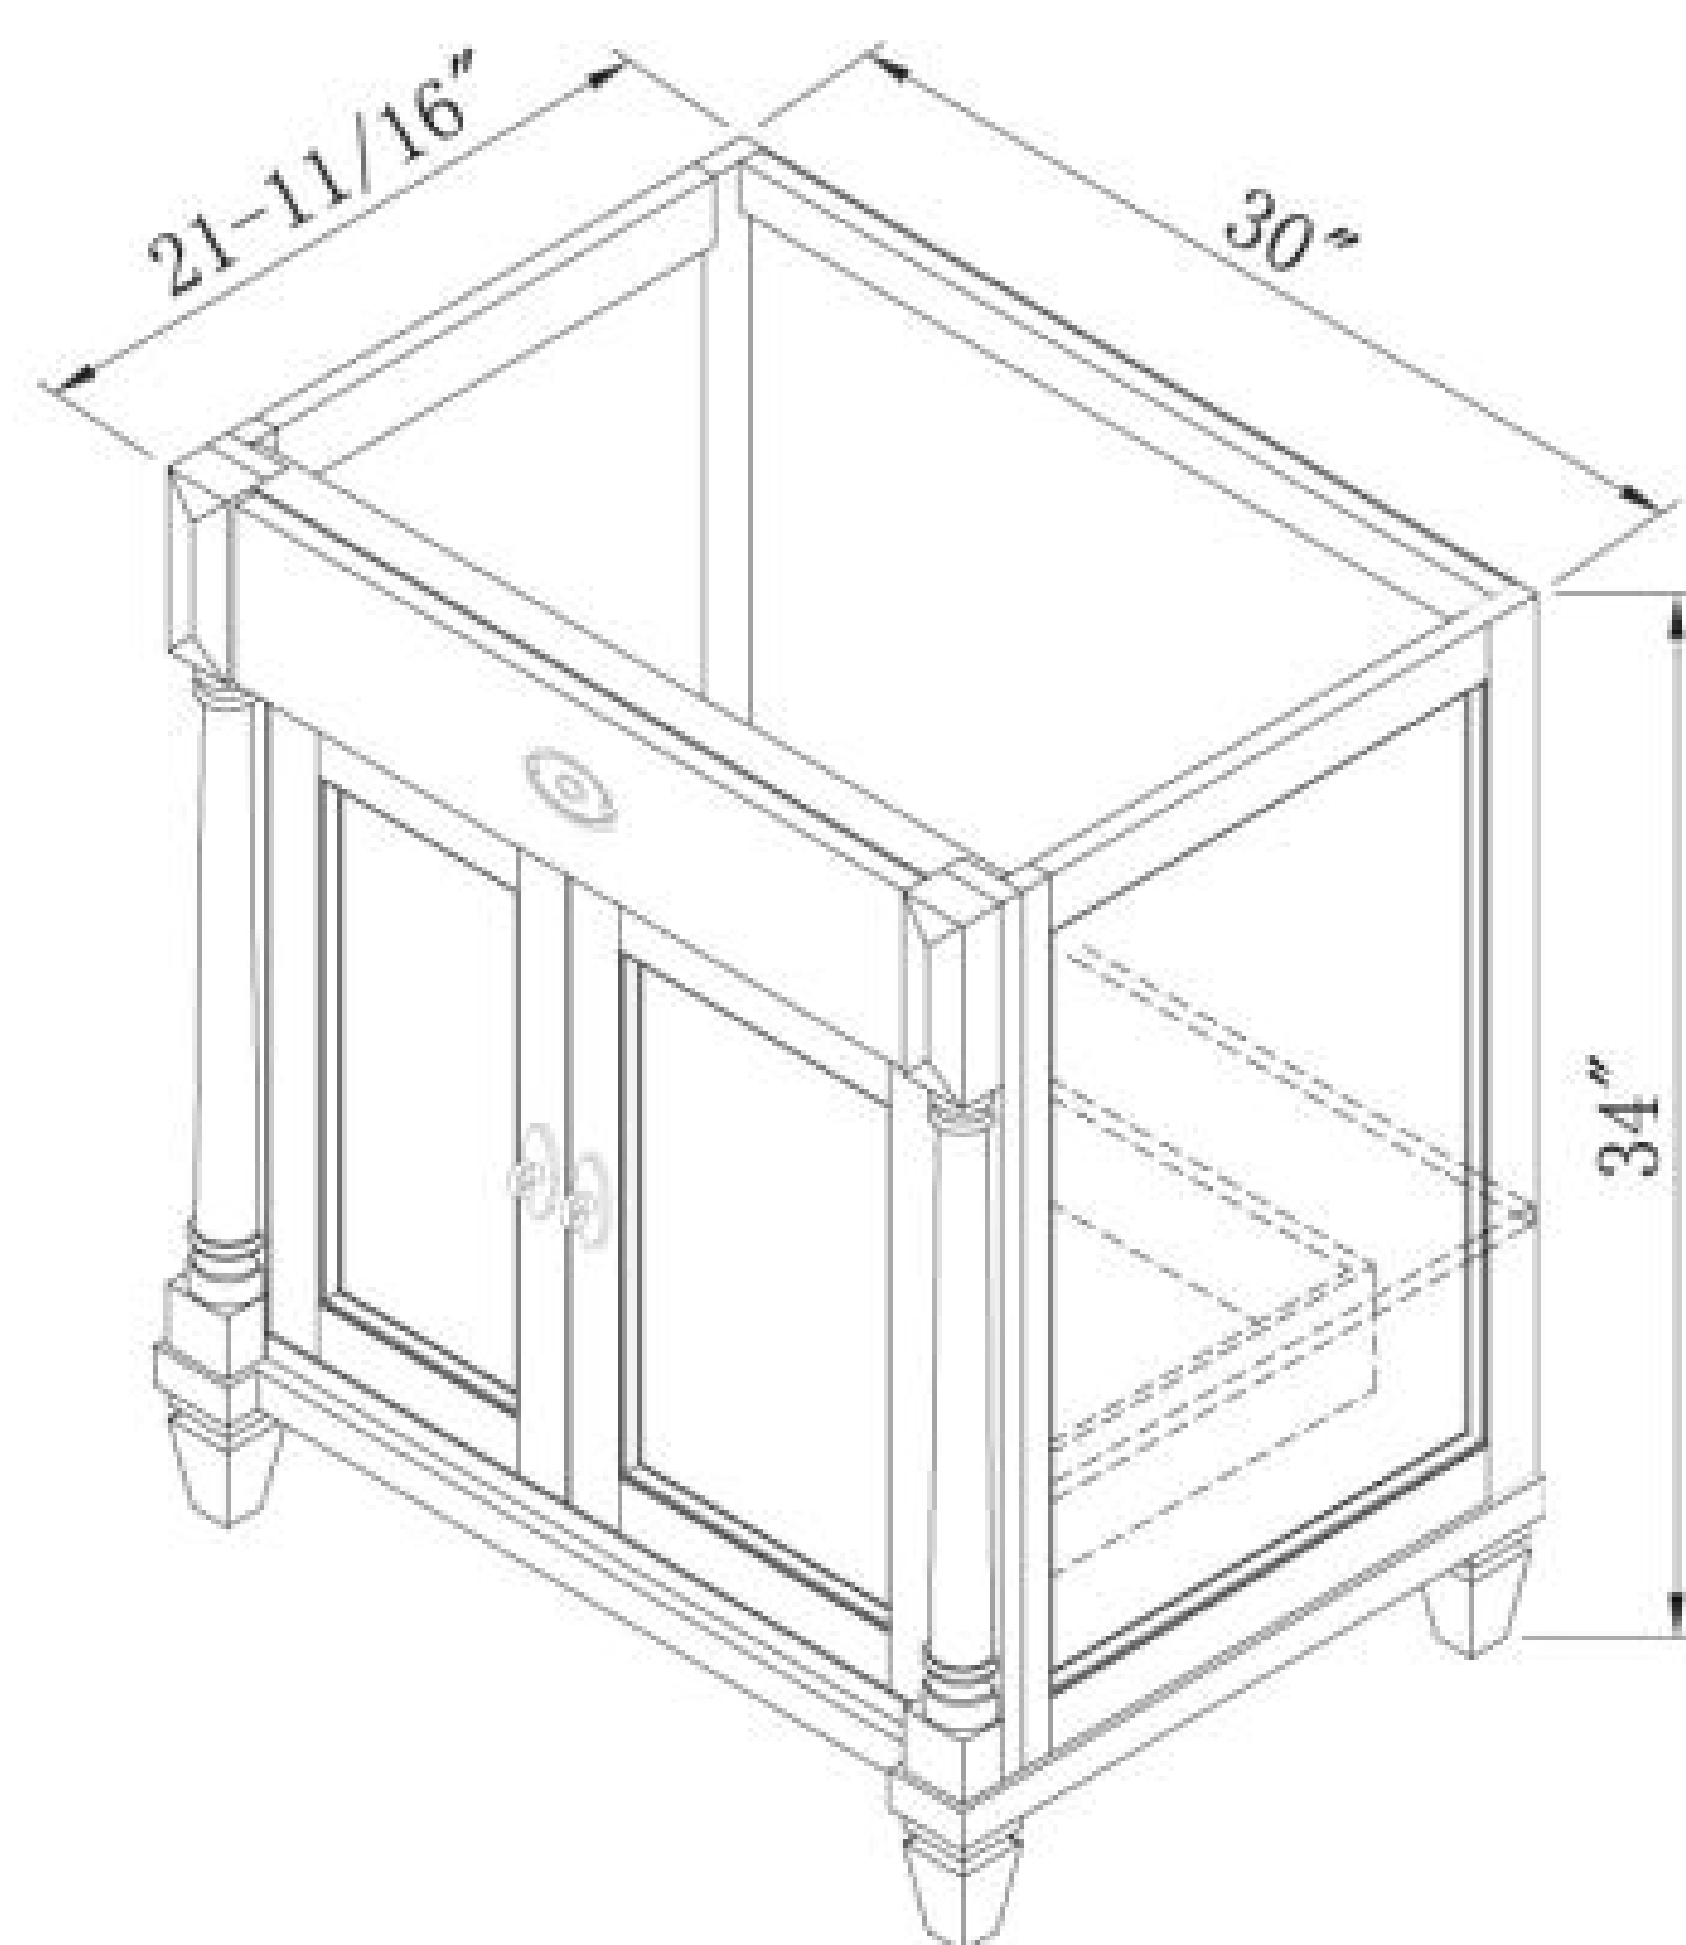

RP3021D Vanity
1 x Drawer