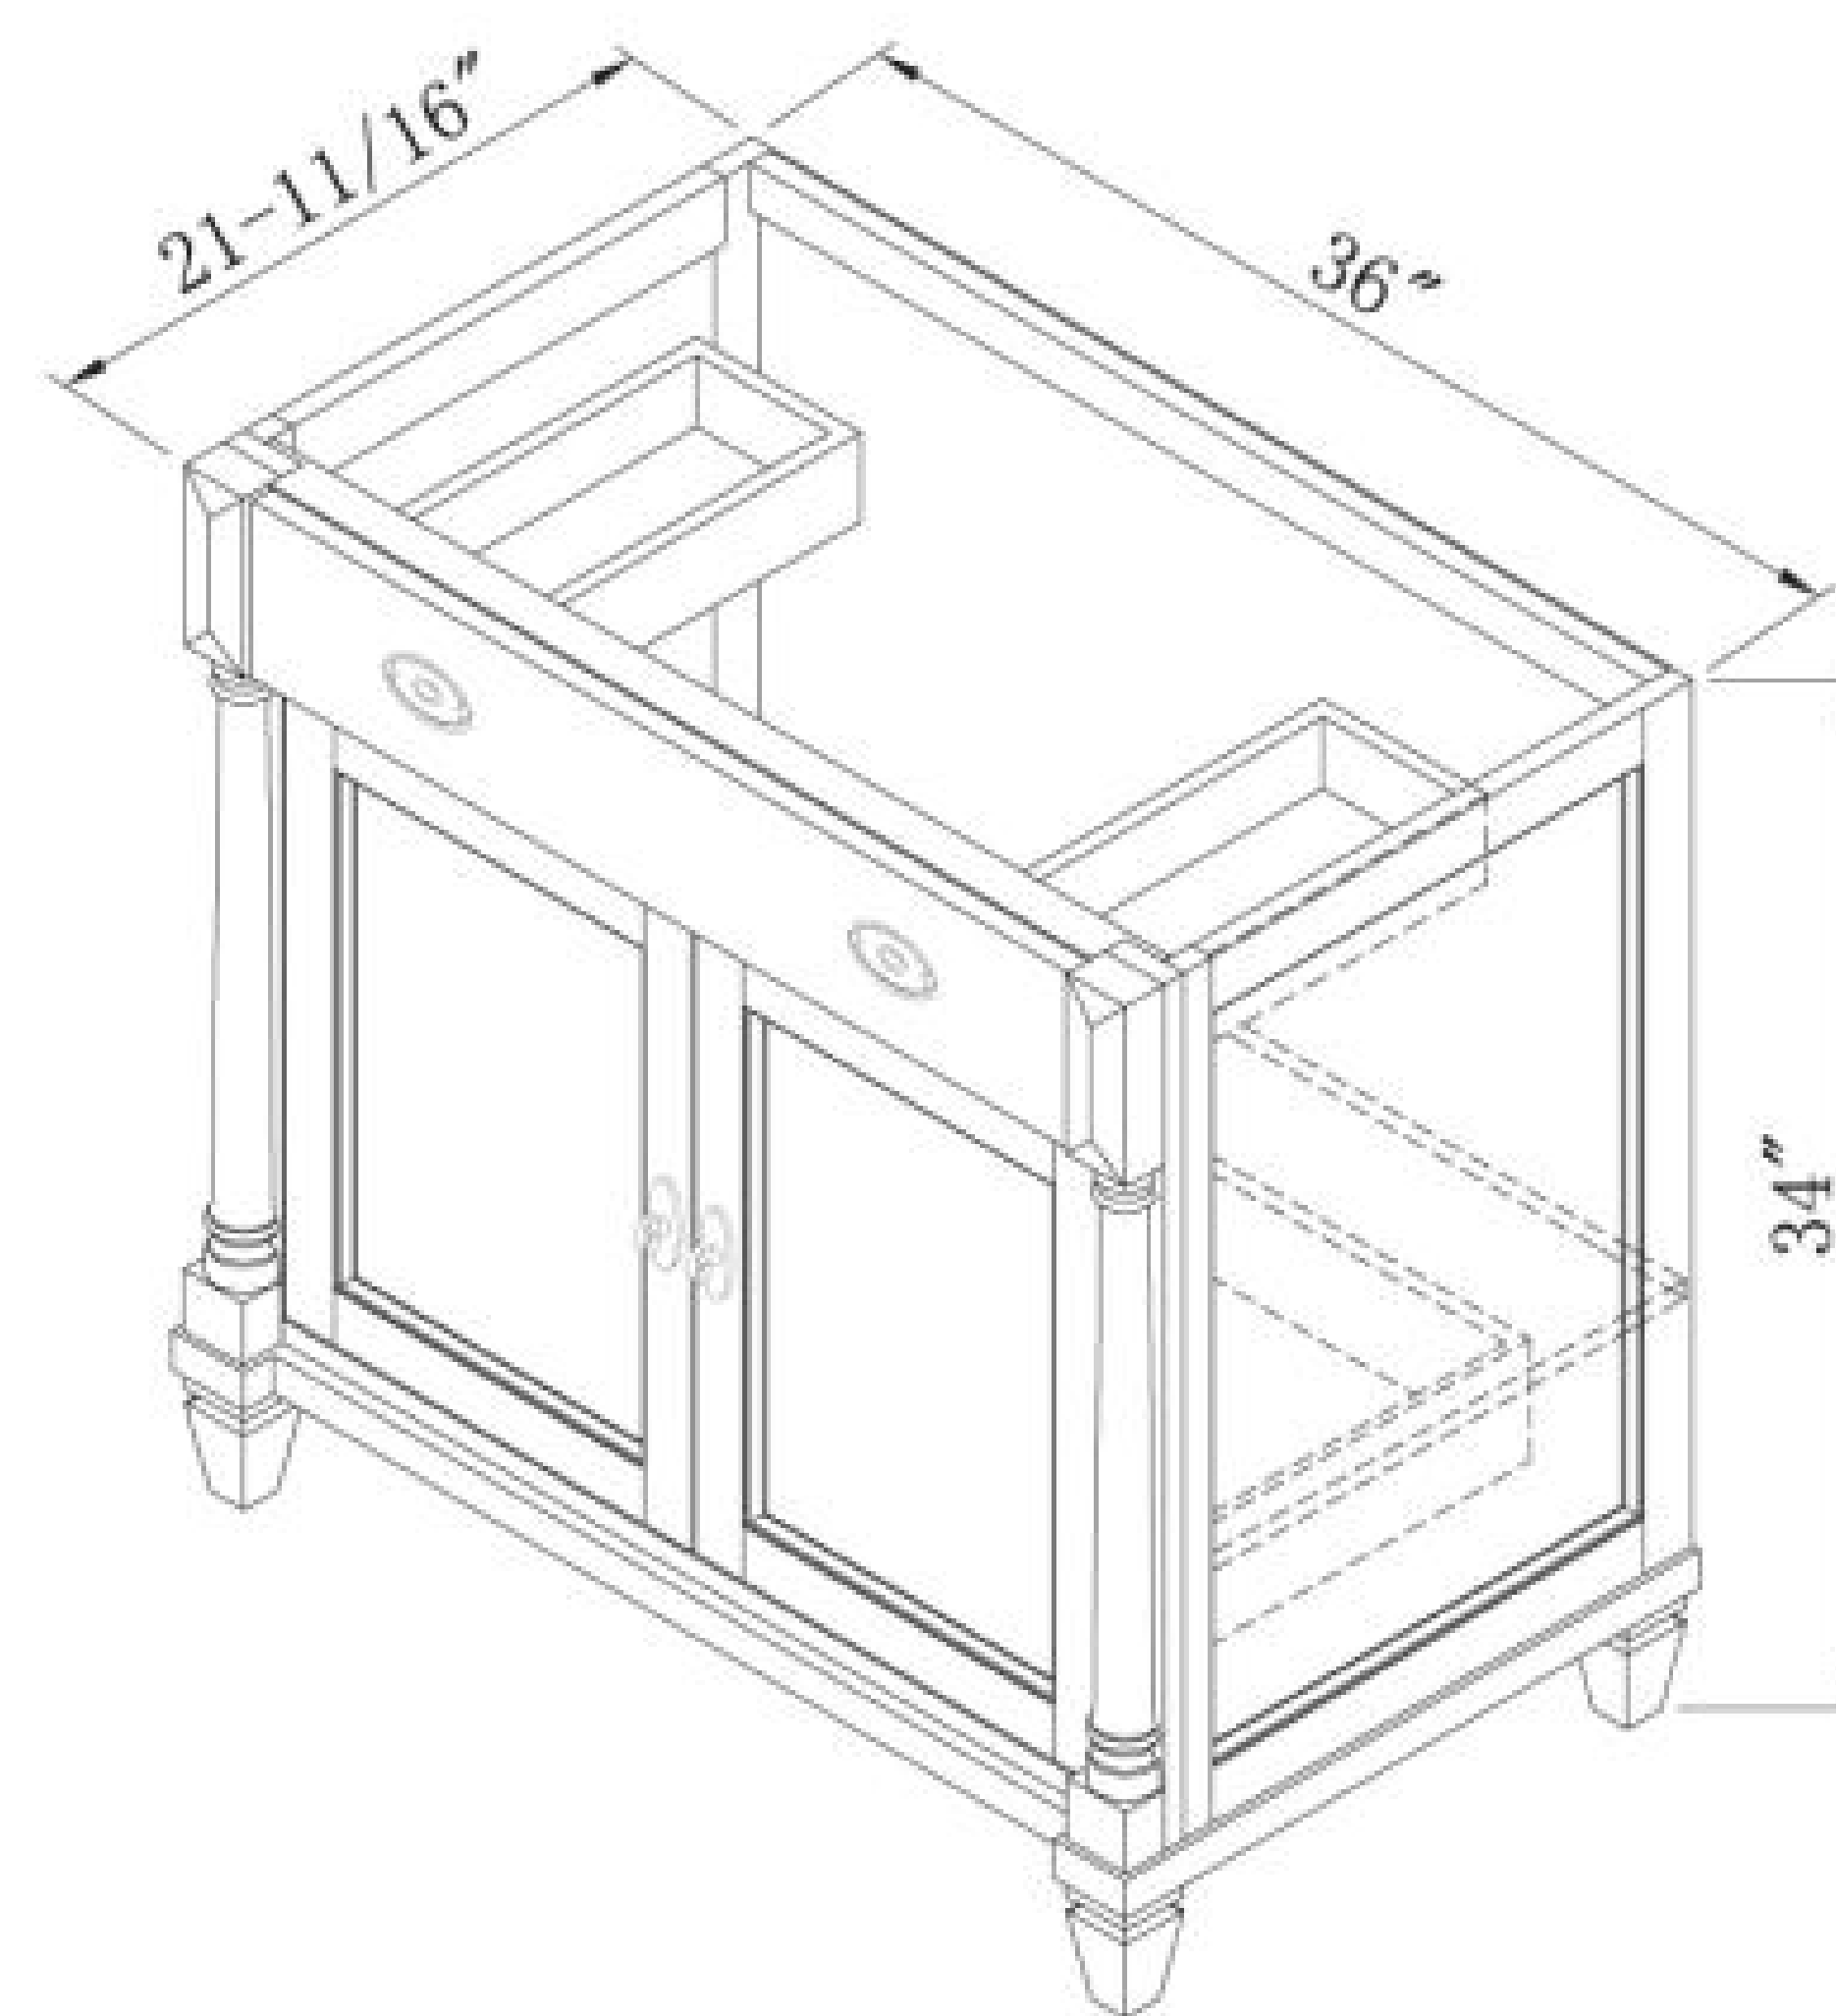

Solid wood drawers with full-extension slides.

Dramatic crown, beveled glass details.

Accenting decorative hardware.

Doors feature a soft-close mechanism.

Tapering feet with adjustable levelers.

Half-round column detail on mirror.

Designed to fit seamlessly into today's relaxed home styles, the Regency Place Collection sets the stage for a relaxed, yet refined interior design statement for the bath.

Features Include:

- * Architectural design features.
- * Column pilasters.
- * Tapering feet with adjustable levelers.
- * Matching mirrors with arched beveled glass.
- * Antiqued pewter hardware.
- * Aged hand applied and detailed finish.

RP3040MR Mirror
RP3640MR Mirror

RP3021D Vanity
1 x Drawer

RP3621D Vanity
3 x Drawer

The Regency Place Collection is a refined series of fine bath furnishings perfect for your bath. Combining traditional English antique design themes with an aged linen colored finish gives this vanity collection distinction. The unique aged finish brings out the details and gives the piece the feeling that it has been passed down from generation to generation.

Crafted from select hardwood solids and veneers, the cabinets and matching mirrors feature tapering feet, refined pilasters in the shape of columns, ample storage, adjustable levelers and shelves, a variety of widths, and fine furniture craftsmanship. Each piece is designed to provide the utmost in style, storage, and durability. Let the Regency Place Collection complement your bath interior and lifestyle.